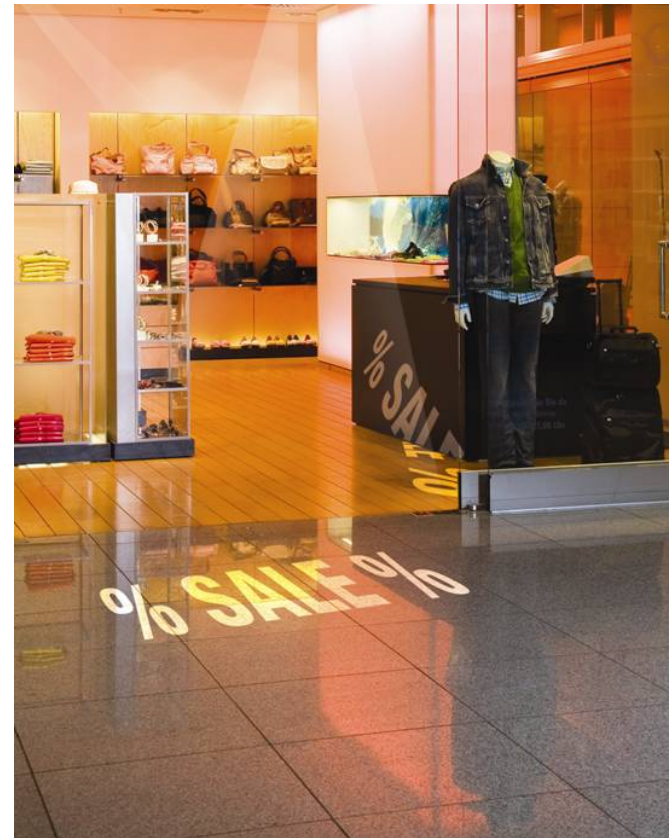

## OSRAM KREIOS® G1. LED IMAGE PROJECTOR.

OSRAM, an innovator in LED lighting solutions, introduces a new LED-based fixture for spot lighting, spot messaging and projection purposes.

# OSRAM KREIOS® G 1 – LED IMAGE PROJECTOR

OSRAM **KREIOS® G 1** : Bright, compact and lightweight.

## Main benefits

- Bright and uniformly illuminated image
- Compact and lightweight design
- Low heat output, no active cooling necessary, no noise
- No UV/IR filters needed
- Easy access for gobo replacement
- Easy to install
- Long-life LED (30 000 hrs)
- 2 years warranty

## Main applications

- Shops
- Gas stations
- Airports
- Museums
- Bars
- Architectural spot lighting

Product reference	W	V	A	lm	K	length(min)	length(max)
KREIOS G1	20	120/240	1	800	6000	200mm	265mm

Product reference	width	height	weight
KREIOS G1	70mm	80mm	1400g